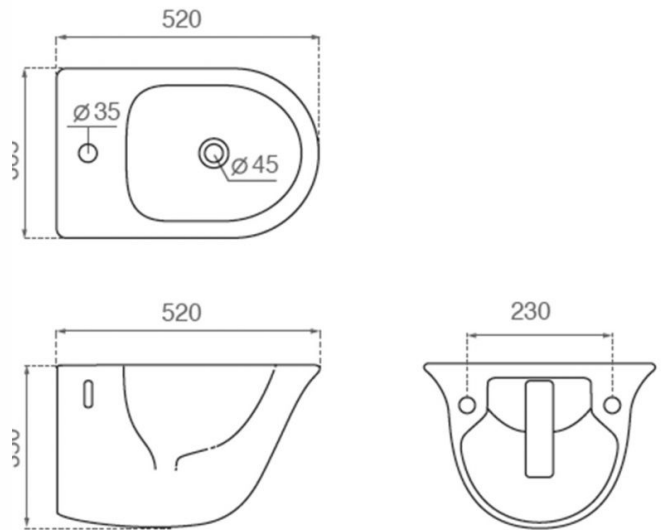

Congo

Ref. 4528

520x365x350 mm.

Features